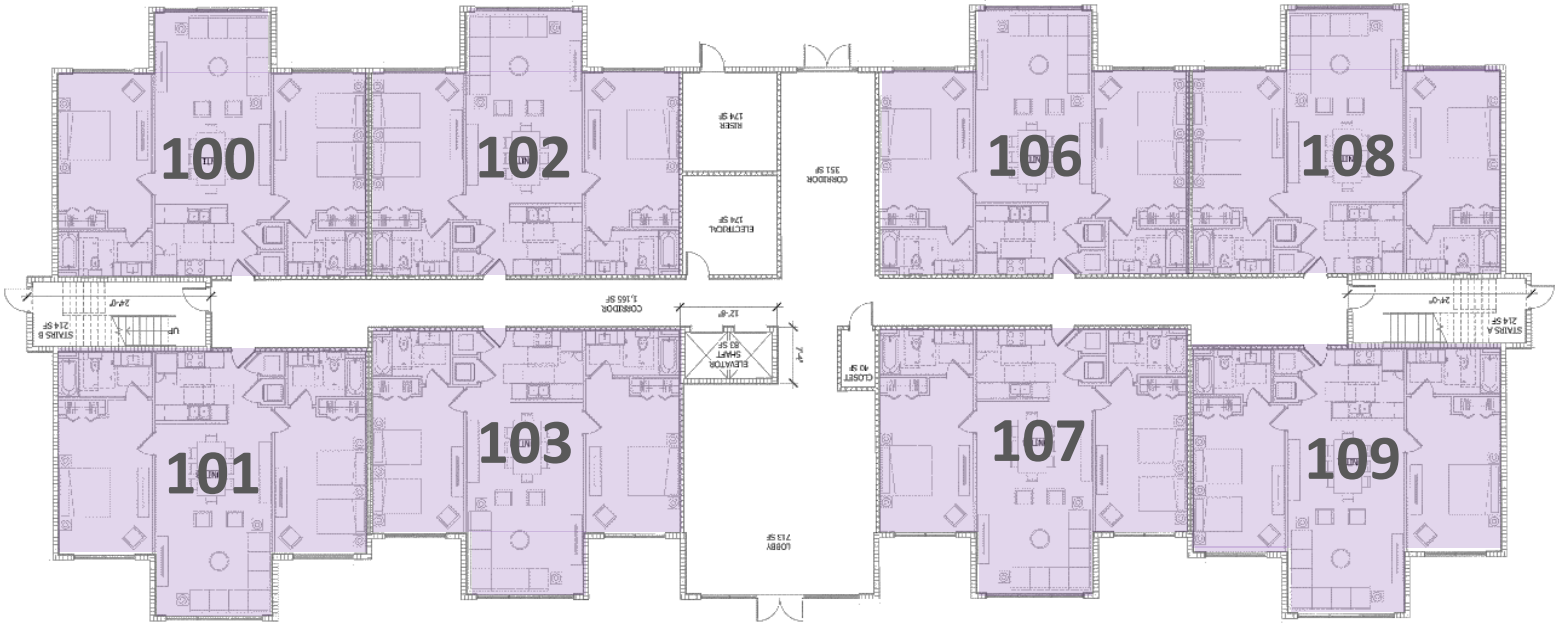

08 units

Street View

Resort View

-  PALM - 1 BEDROOM
-  OAKTREE - 2 BEDROOMS
-  CEDAR- 3 BEDROOMS

SYCAMORE
ORLANDO RESORT

BLOCO C

SYCAMORE
ORLANDO RESORT

Building C

1st Floor

8 units

- PALM - 1 BEDROOM
- OAKTREE - 2 BEDROOMS

Street View

Resort View

SYCAMORE
ORLANDO RESORT

Building C

2nd Floor

10 units

- PALM - 1 BEDROOM
- OAKTREE - 2 BEDROOMS

Street View

Resort View

SYCAMORE
ORLANDO RESORT

Building C

3rd Floor

10 units

-  PALM - 1 BEDROOM
-  OAKTREE - 2 BEDROOMS

Street View

Resort View

SYCAMORE
ORLANDO RESORT

Building C

4th Floor

10 units

- PALM - 1 BEDROOM
- OAKTREE - 2 BEDROOMS