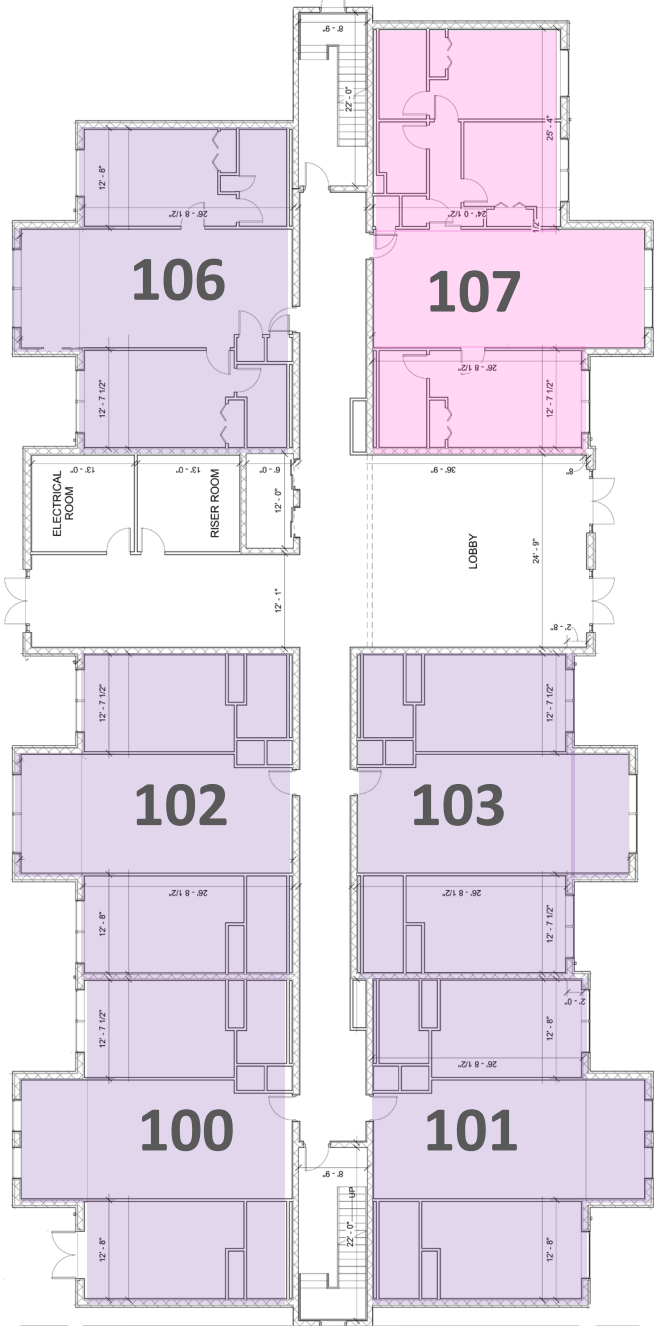

SYCAMORE
ORLANDO RESORT

SITE PLAN – BUILDING B – C – PHASE 2

SYCAMORE
ORLANDO RESORT

MODEL- PALM (1/1)

BUILDING B – C – PHASE 2

SYCAMORE
ORLANDO RESORT

MODEL- OAKTREE (2/2) BUILDING B – C – PHASE 2

SYCAMORE
ORLANDO RESORT

MODEL- CEDAR (3/3) BUILDING B – PHASE 2

SYCAMORE
ORLANDO RESORT

Building B

SYCAMORE
ORLANDO RESORT

Building B

1st Floor

06 units

Street View

- PALM - 1 BEDROOM
- OAKTREE - 2 BEDROOMS
- CEDAR - 3 BEDROOMS

Resort View

SYCAMORE
ORLANDO RESORT

Building B

2nd Floor

08 units

Street View

Resort View

-  **PALM - 1 BEDROOM**
-  **OAKTREE - 2 BEDROOMS**
-  **CEDAR- 3 BEDROOMS**

SYCAMORE
ORLANDO RESORT

Building B

3rd Floor

08 units

Street View

Resort View

-  PALM - 1 BEDROOM
-  OAKTREE - 2 BEDROOMS
-  CEDAR- 3 BEDROOMS