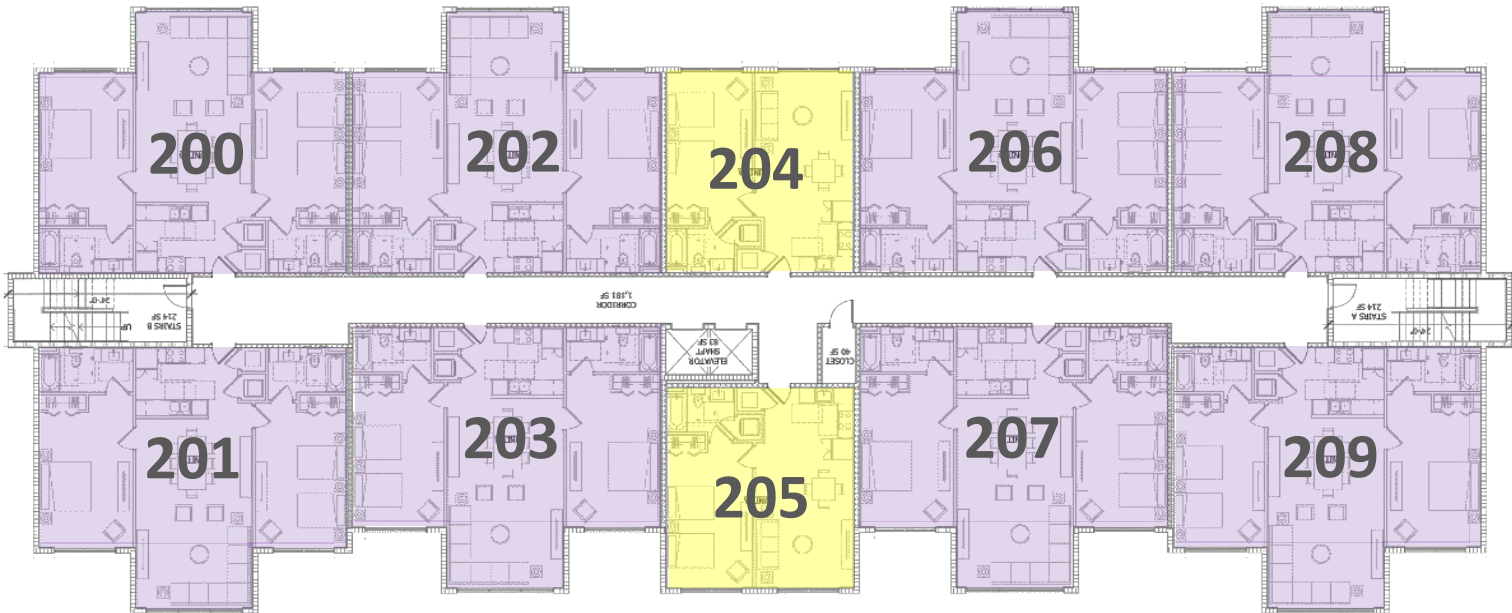

08 units

Street View

Resort View

-  PALM - 1 BEDROOM
-  OAKTREE - 2 BEDROOMS
-  CEDAR- 3 BEDROOMS

SYCAMORE
ORLANDO RESORT

BLOCO C

SYCAMORE
ORLANDO RESORT

Building C

1st Floor

8 units

- PALM - 1 BEDROOM
- OAKTREE - 2 BEDROOMS

Street View

Resort View

SYCAMORE
ORLANDO RESORT

Building C

2nd Floor

10 units

- PALM - 1 BEDROOM
- OAKTREE - 2 BEDROOMS

Street View

Resort View

SYCAMORE
ORLANDO RESORT

Building C

3rd Floor

10 units

-  PALM - 1 BEDROOM
-  OAKTREE - 2 BEDROOMS

Street View

Resort View

SYCAMORE
ORLANDO RESORT

Building C

4th Floor

10 units

- PALM - 1 BEDROOM
- OAKTREE - 2 BEDROOMS