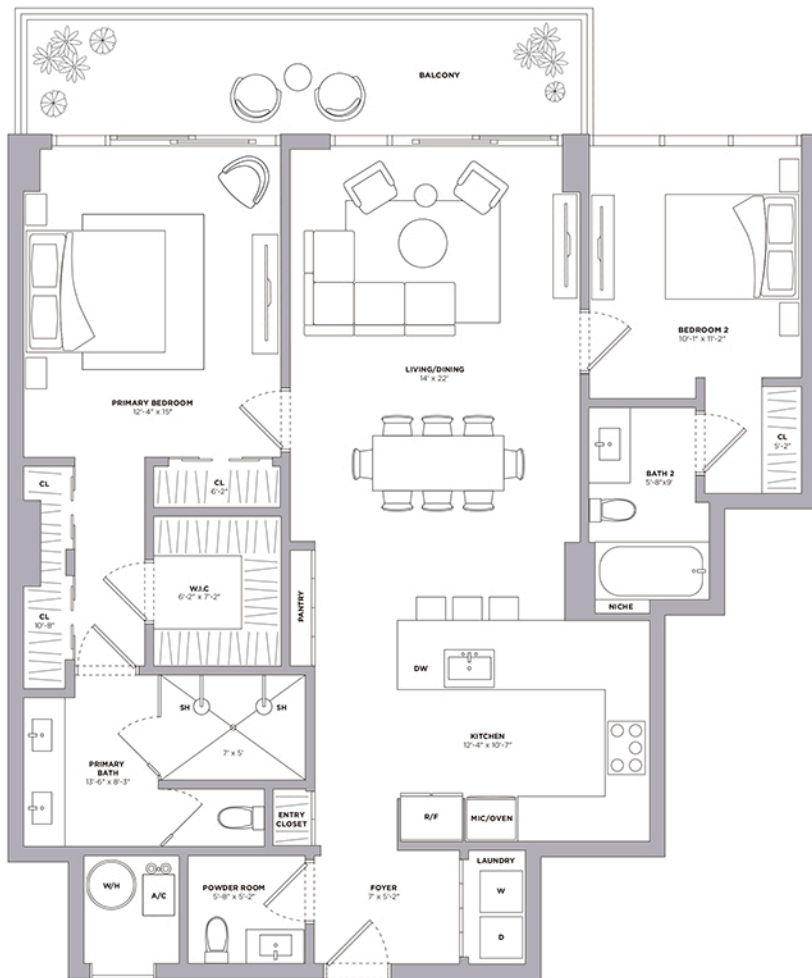

LEVELS 2 - 4
2 BEDROOMS
2.5 BATHROOMS

INTERIOR
 1,331 SF - 124 M

EXTERIOR
 LEVEL 2
 167 SF - 16 M

LEVEL 3
 219 SF - 20 M

LEVEL 4
 199 SF - 19 M

TOTAL
 LEVEL 2
 1,498 SF - 140 M

LEVEL 3
 222 SF - 145 M

LEVEL 4
 222 SF - 143 M