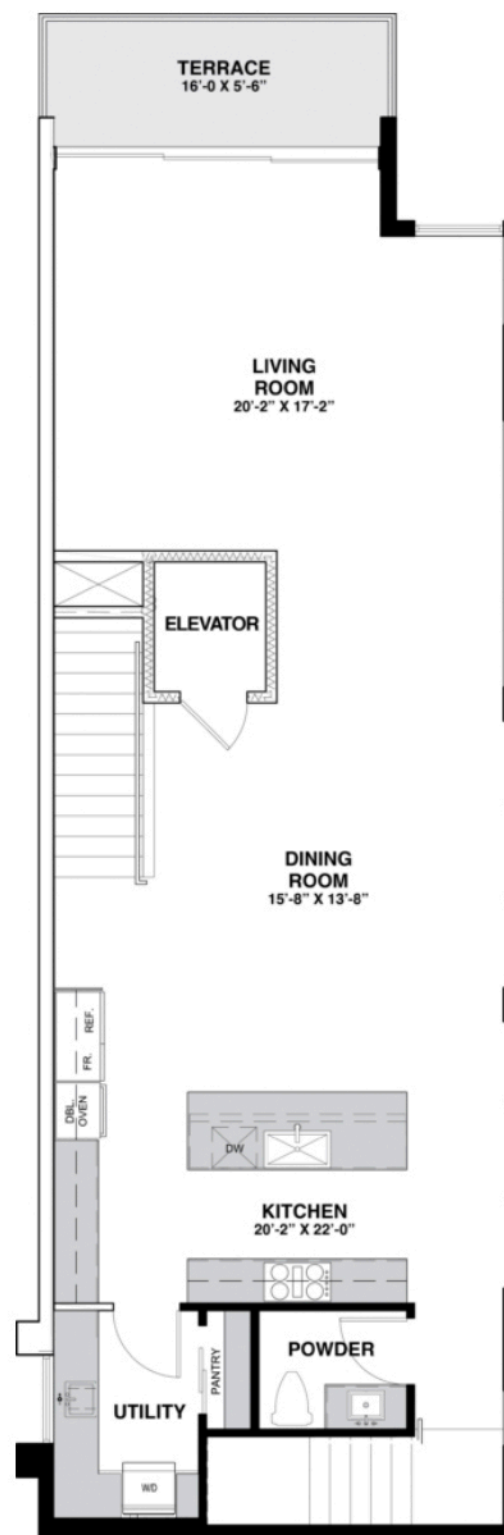

# CYPRESS

5 BEDROOMS | 5.5 BATHROOMS | OPTIONAL FLEX ROOM | 4,718 TOTAL SQ. FT.

LEVEL ONE

LEVEL TWO

LEVEL THREE

LEVEL FOUR