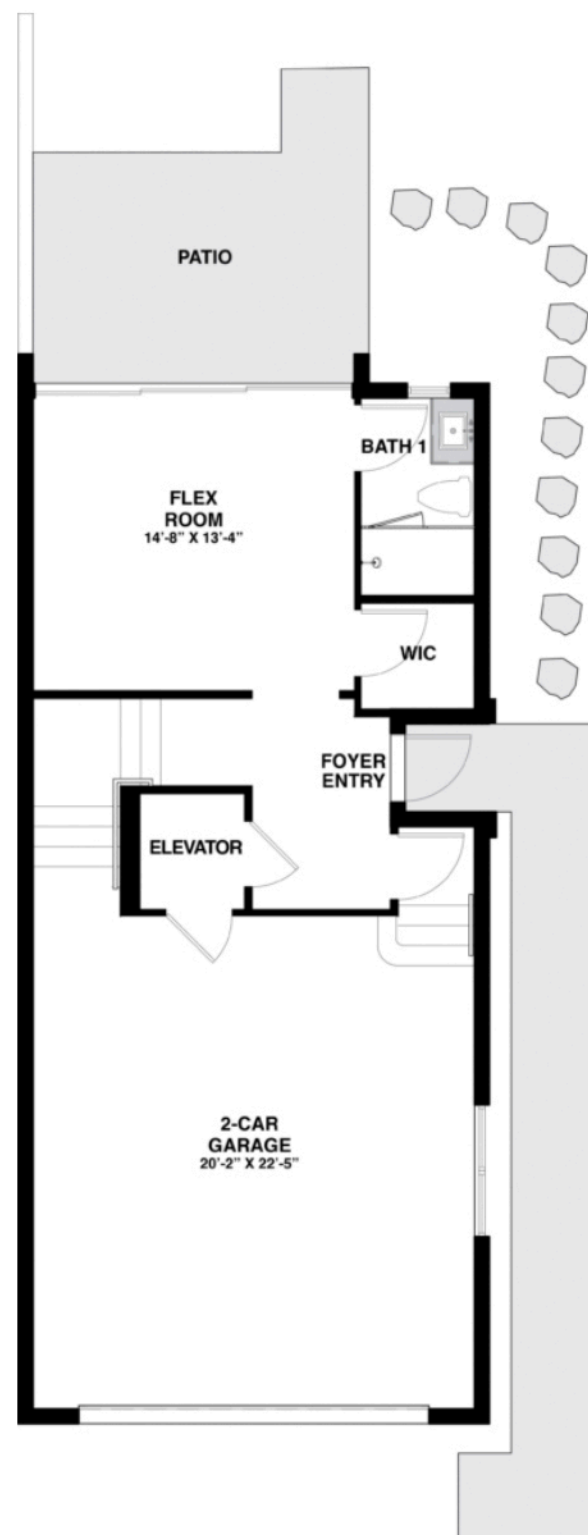

# CYPRESS

5 BEDROOMS | 5.5 BATHROOMS | OPTIONAL FLEX ROOM | 4,718 TOTAL SQ. FT.

LEVEL ONE

LEVEL TWO

LEVEL THREE

LEVEL FOUR