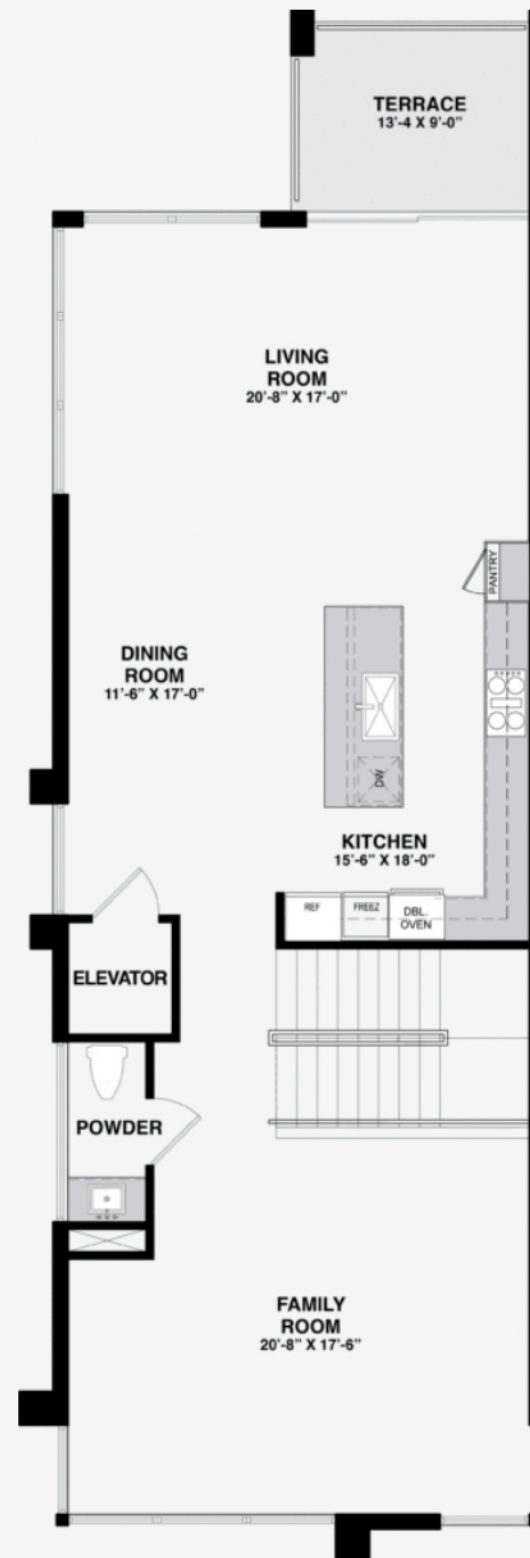

# BALI

4 BEDROOMS | 4.5 BATHROOMS | OPTIONAL FLEX ROOM | 4,594 TOTAL SQ. FT.

LEVEL ONE

LEVEL TWO

LEVEL THREE

LEVEL FOUR