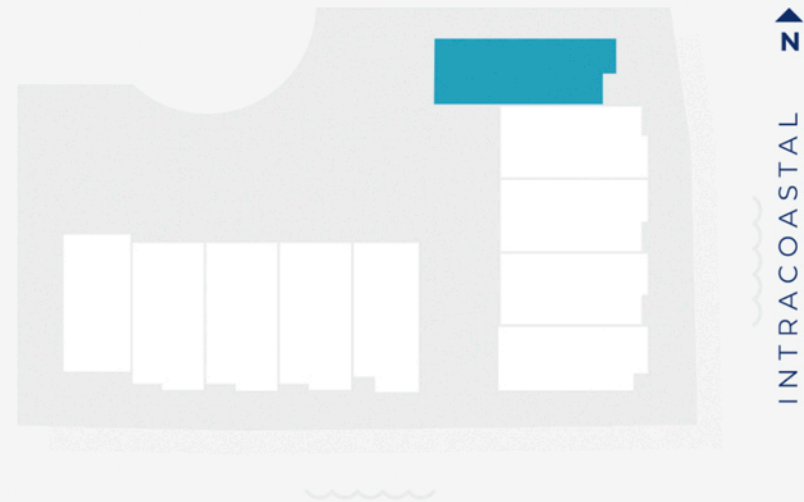

# BALI

4 BEDROOMS | 4.5 BATHROOMS | OPTIONAL FLEX ROOM | 4,594 TOTAL SQ. FT.

LEVEL ONE

LEVEL TWO

LEVEL THREE

LEVEL FOUR