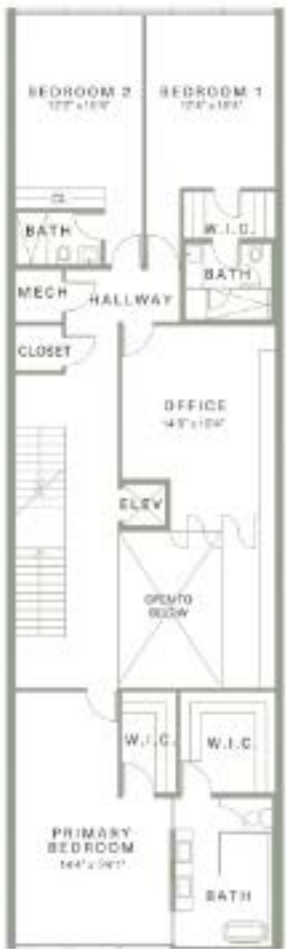

FIRST FLOOR

SECOND FLOOR

THIRD FLOOR

ROOFTOP TERRACE

# Residences 5-7

4 BEDS | 5.5 BATHS  
5,000 SQ FT INTERIOR  
2,000 SQ FT EXTERIOR