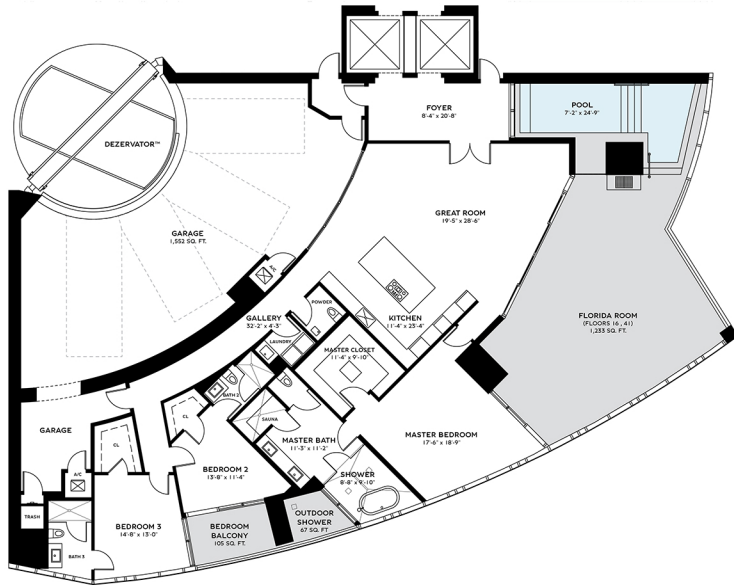

B
BENTLEY
RESIDENCES