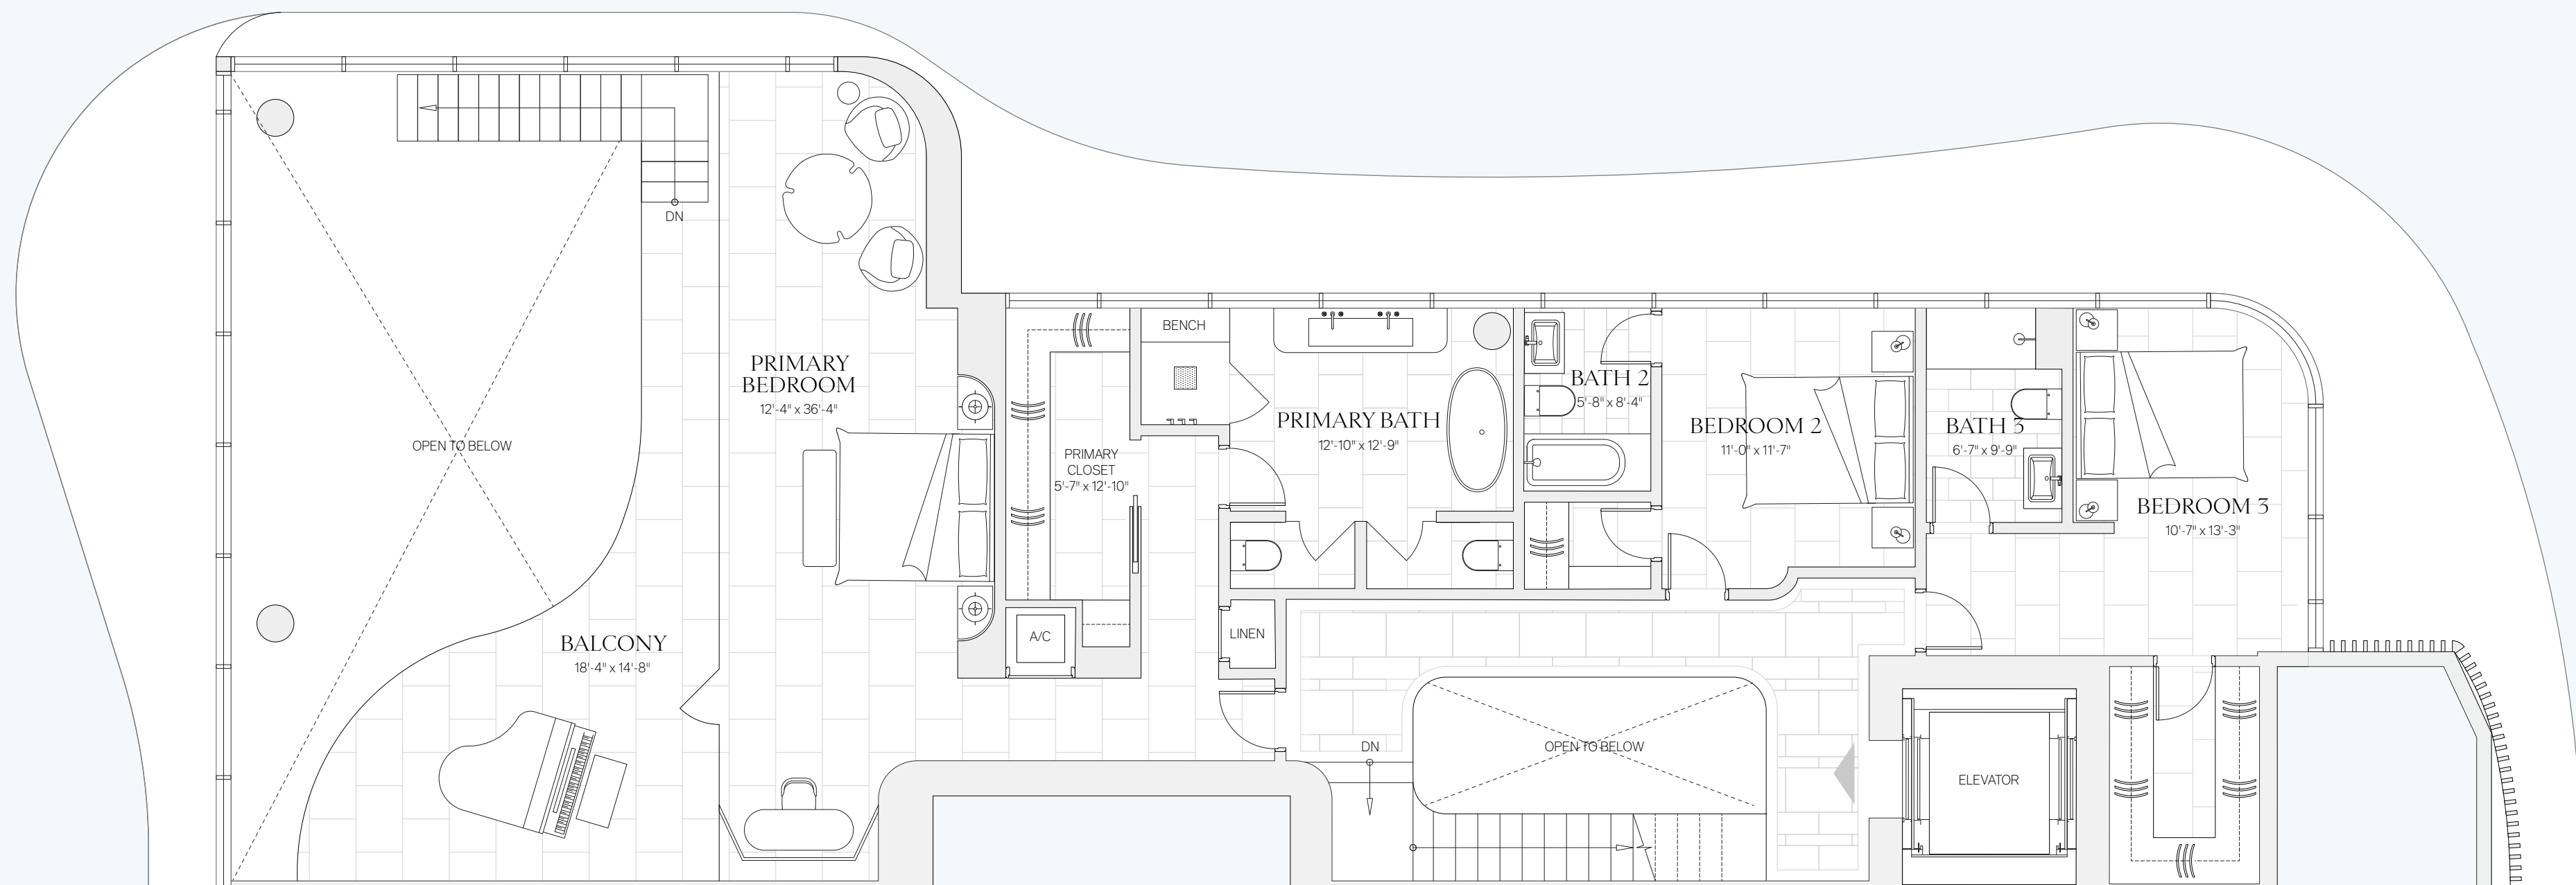

Duplex WEST

LOWER Level

Notable FEATURES

- 35' of unobstructed water and golf course views
- Direct elevator entry
- Custom-patterned honed Vanilla Silver Spider stone floors
- Double Height Great Room
- Separate Family/Media Room

LEVEL 6
LEVEL 5

5 Bedrooms 5 Full Baths 1 Powder Room
5,643 SQFT Interior 231 SQFT Exterior

See disclaimers on the reverse side

Duplex WEST

UPPER Level

Notable FEATURES

- 35' of unobstructed water and golf course views
- Direct elevator entry
- Custom-patterned honed Vanilla Silver Spider stone floors
- Double Height Great Room
- Separate Family/Media Room

INDIAN CREEK LAKE

LEVEL 6
LEVEL 5

5 Bedrooms 5 Full Baths 1 Powder Room
5,643 SQFT Interior 231 SQFT Exterior

See disclaimers on the reverse side