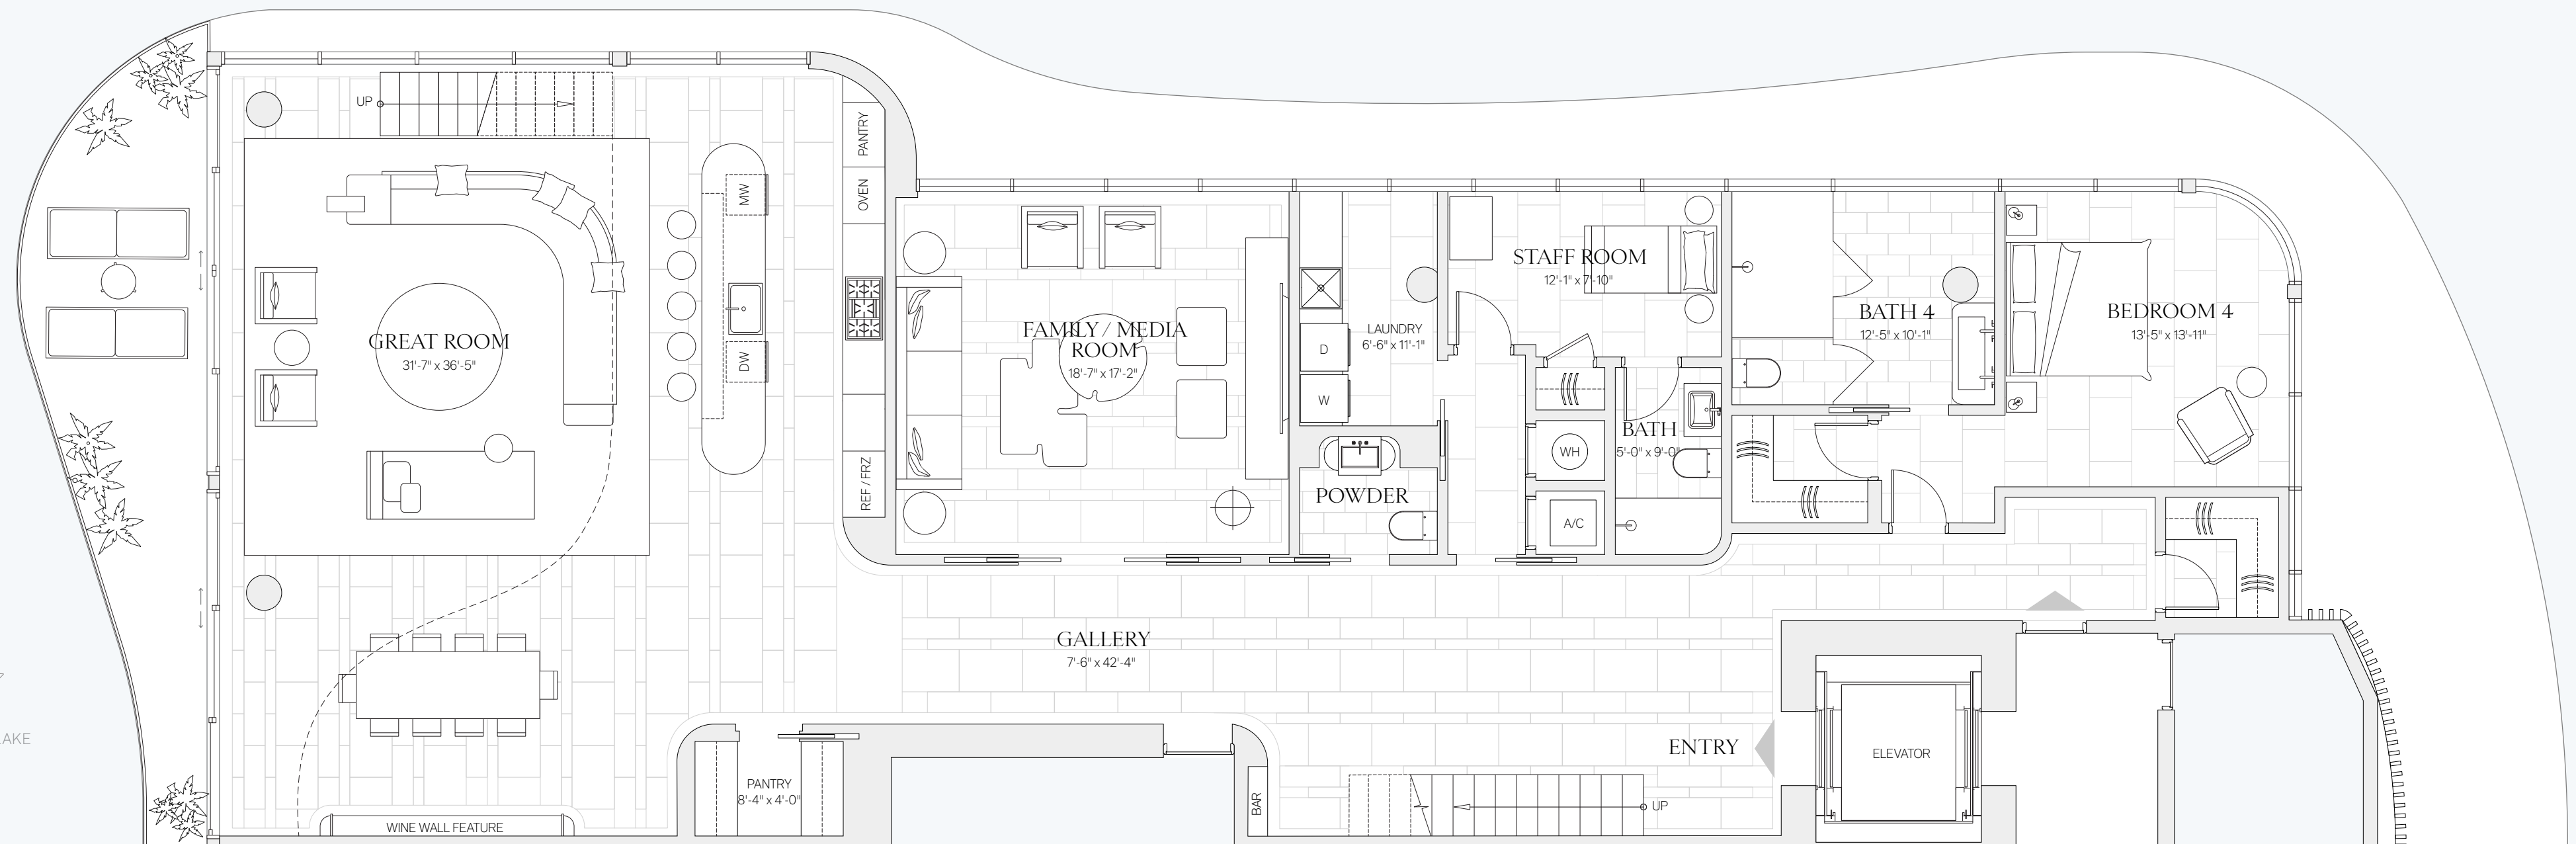

Duplex WEST

LOWER Level

Notable FEATURES

- 35' of unobstructed water and golf course views
- Direct elevator entry
- Custom-patterned honed Vanilla Silver Spider stone floors
- Double Height Great Room
- Separate Family/Media Room

LEVEL 6
LEVEL 5

5 Bedrooms 5 Full Baths 1 Powder Room
5,643 SQFT Interior 231 SQFT Exterior

See disclaimers on the reverse side

Duplex WEST

UPPER Level

Notable FEATURES

- 35' of unobstructed water and golf course views
- Direct elevator entry
- Custom-patterned honed Vanilla Silver Spider stone floors
- Double Height Great Room
- Separate Family/Media Room

INDIAN CREEK LAKE

LEVEL 6
LEVEL 5

5 Bedrooms 5 Full Baths 1 Powder Room
5,643 SQFT Interior 231 SQFT Exterior

See disclaimers on the reverse side