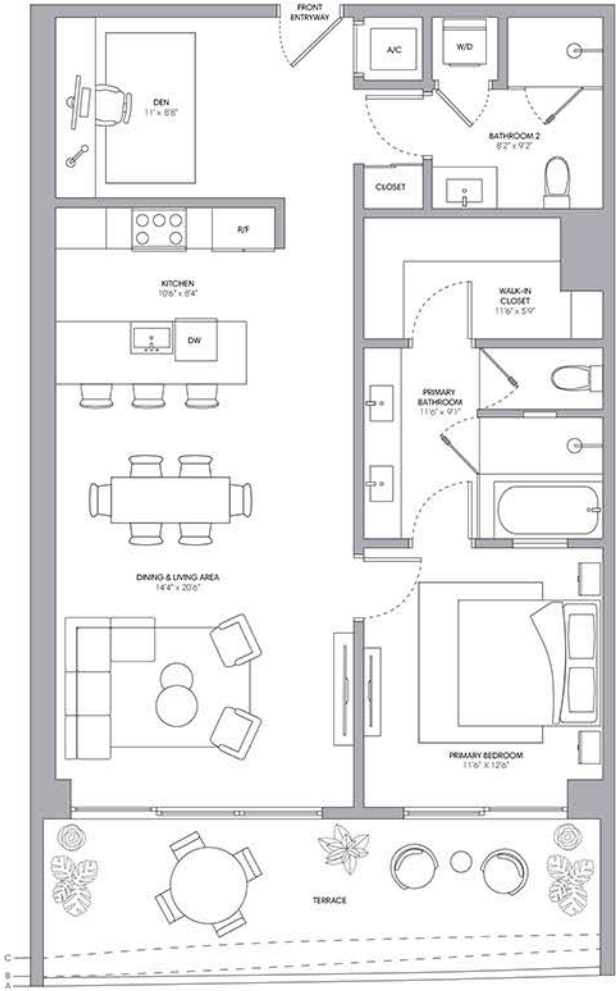

Residence 04

1 BEDROOM + DEN
2 BATHROOMS

INTERIOR	1,081 SQ FT | 100 M
EXTERIOR A (Floors 10, 14, 17, 20, 23, 26, 29)	221 SQ FT | 21 M
EXTERIOR B (Floors 8, 11, 15, 18, 21, 24, 27)	200 SQ FT | 28 M
EXTERIOR C (Floors 9, 12, 16, 19, 22, 25, 28)	170 SQ FT | 16 M
TOTAL	1,251 - 1,302 SQ FT | 116 - 128 M

Sales by Fortune Development Sales