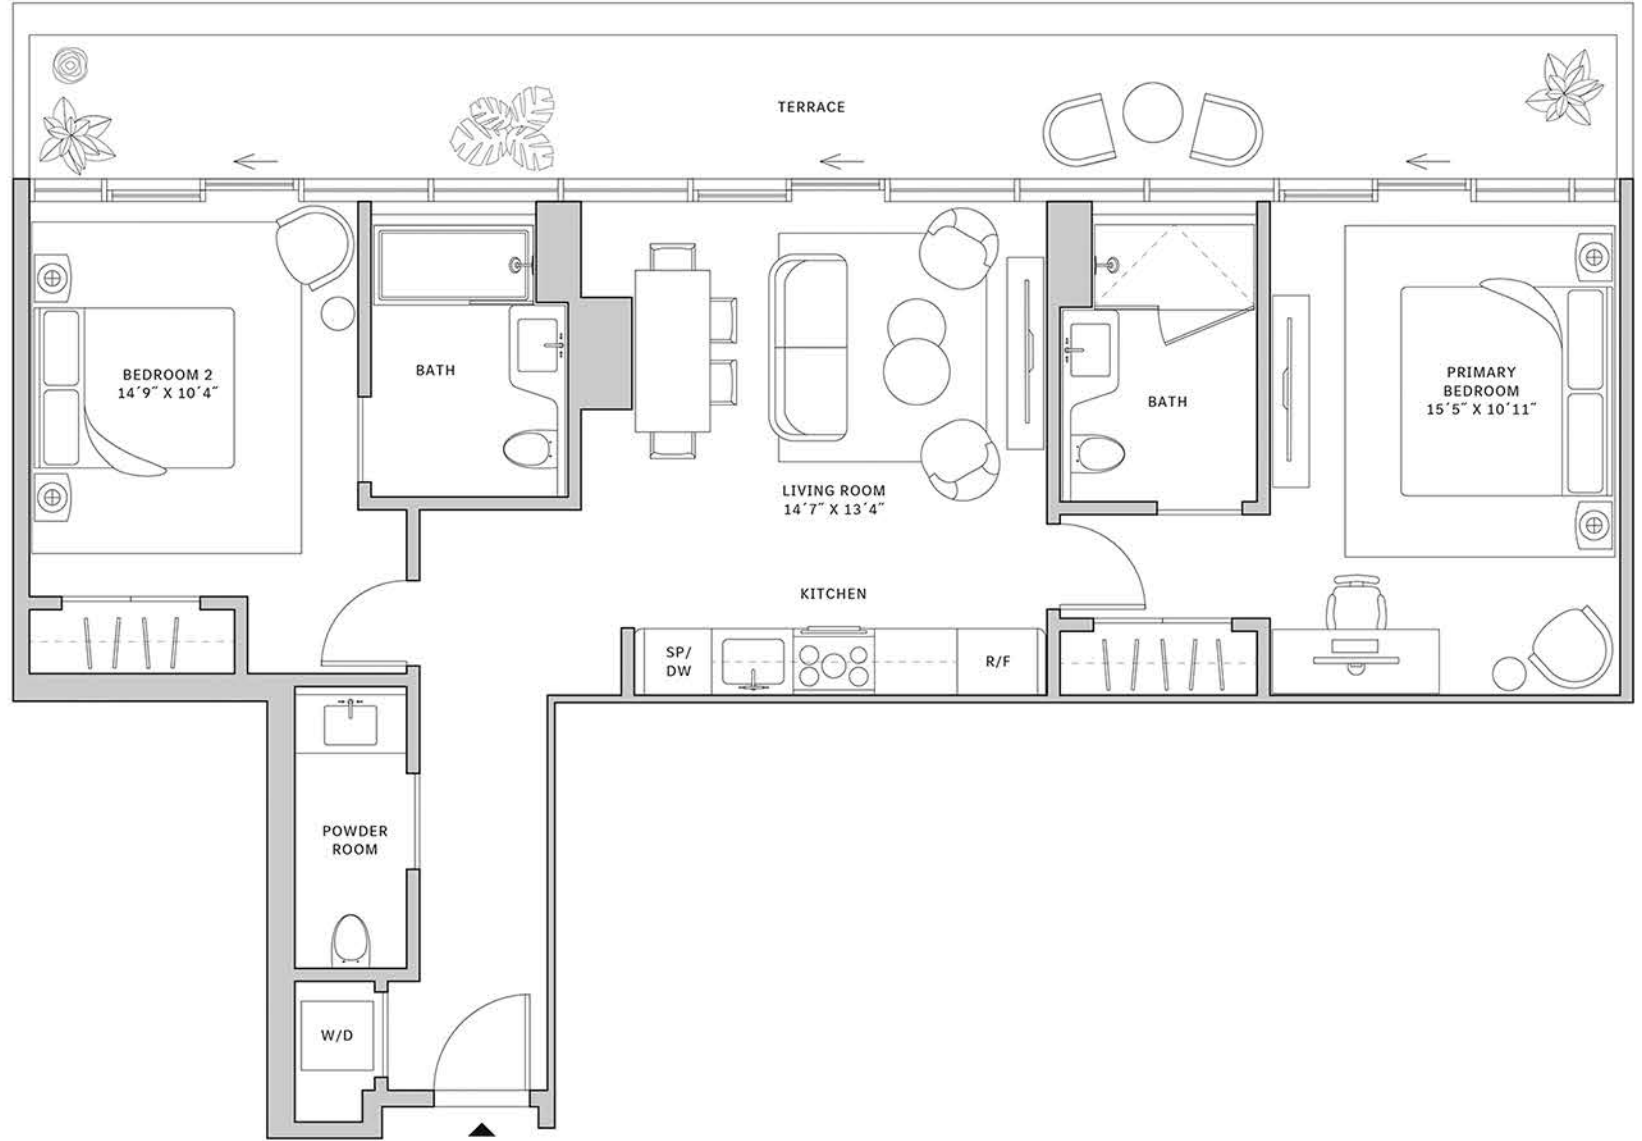

Residence 02

FLOORS 42-51

- ▲ South Tower
- ▲ 2 Bedrooms
- ▲ 2 Bathrooms
- ▲ 1 Powder Room
- ▲ Interior: 1,057 sq ft
- ▲ Terrace: 276 sq ft

FEATURES

- ▲ Two bedrooms residence with North exposure
- ▲ 10' floor-to-ceiling windows and sliding glass doors with direct access to 5' deep terraces

NORTH