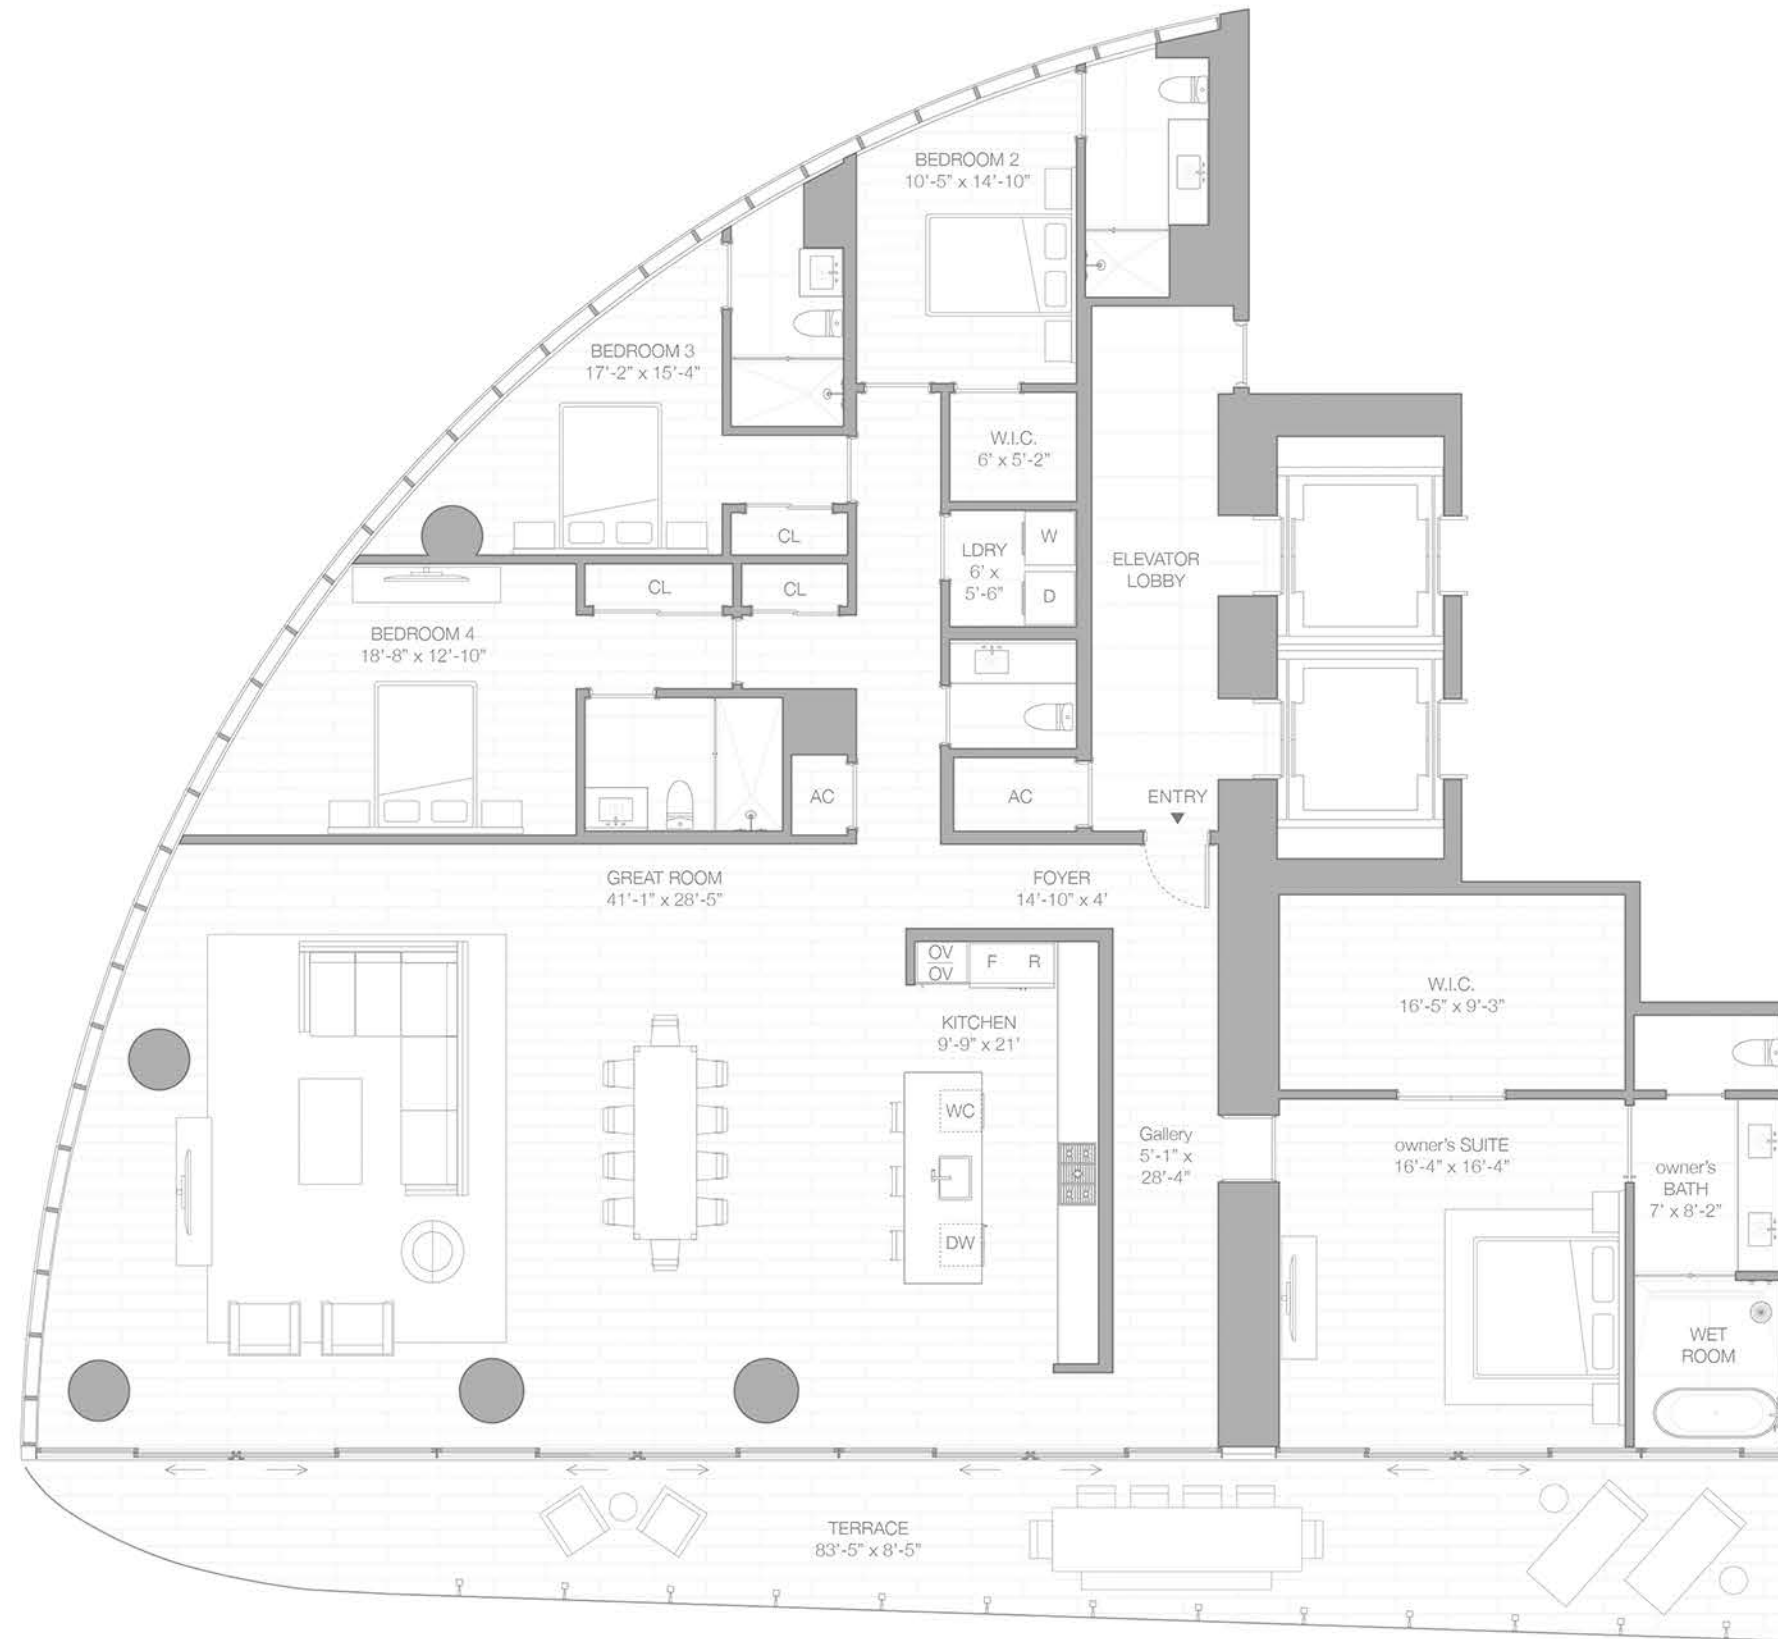

SKY RESIDENCE

RESIDENCE D
SOUTH
FLOORS 41-54

4 BEDROOMS
4 BATHROOMS
1 POWDER ROOM

INTERIOR AREA:
3,760 SQ FT / 349.31 SQ M

EXTERIOR AREA:
556 SQ FT / 51.65 SQ M

TOTAL AREA:
4,316 SQ FT / 400.96 SQ M

NORTH ►

BISCAYNE BAY

*Floor plan not to scale.