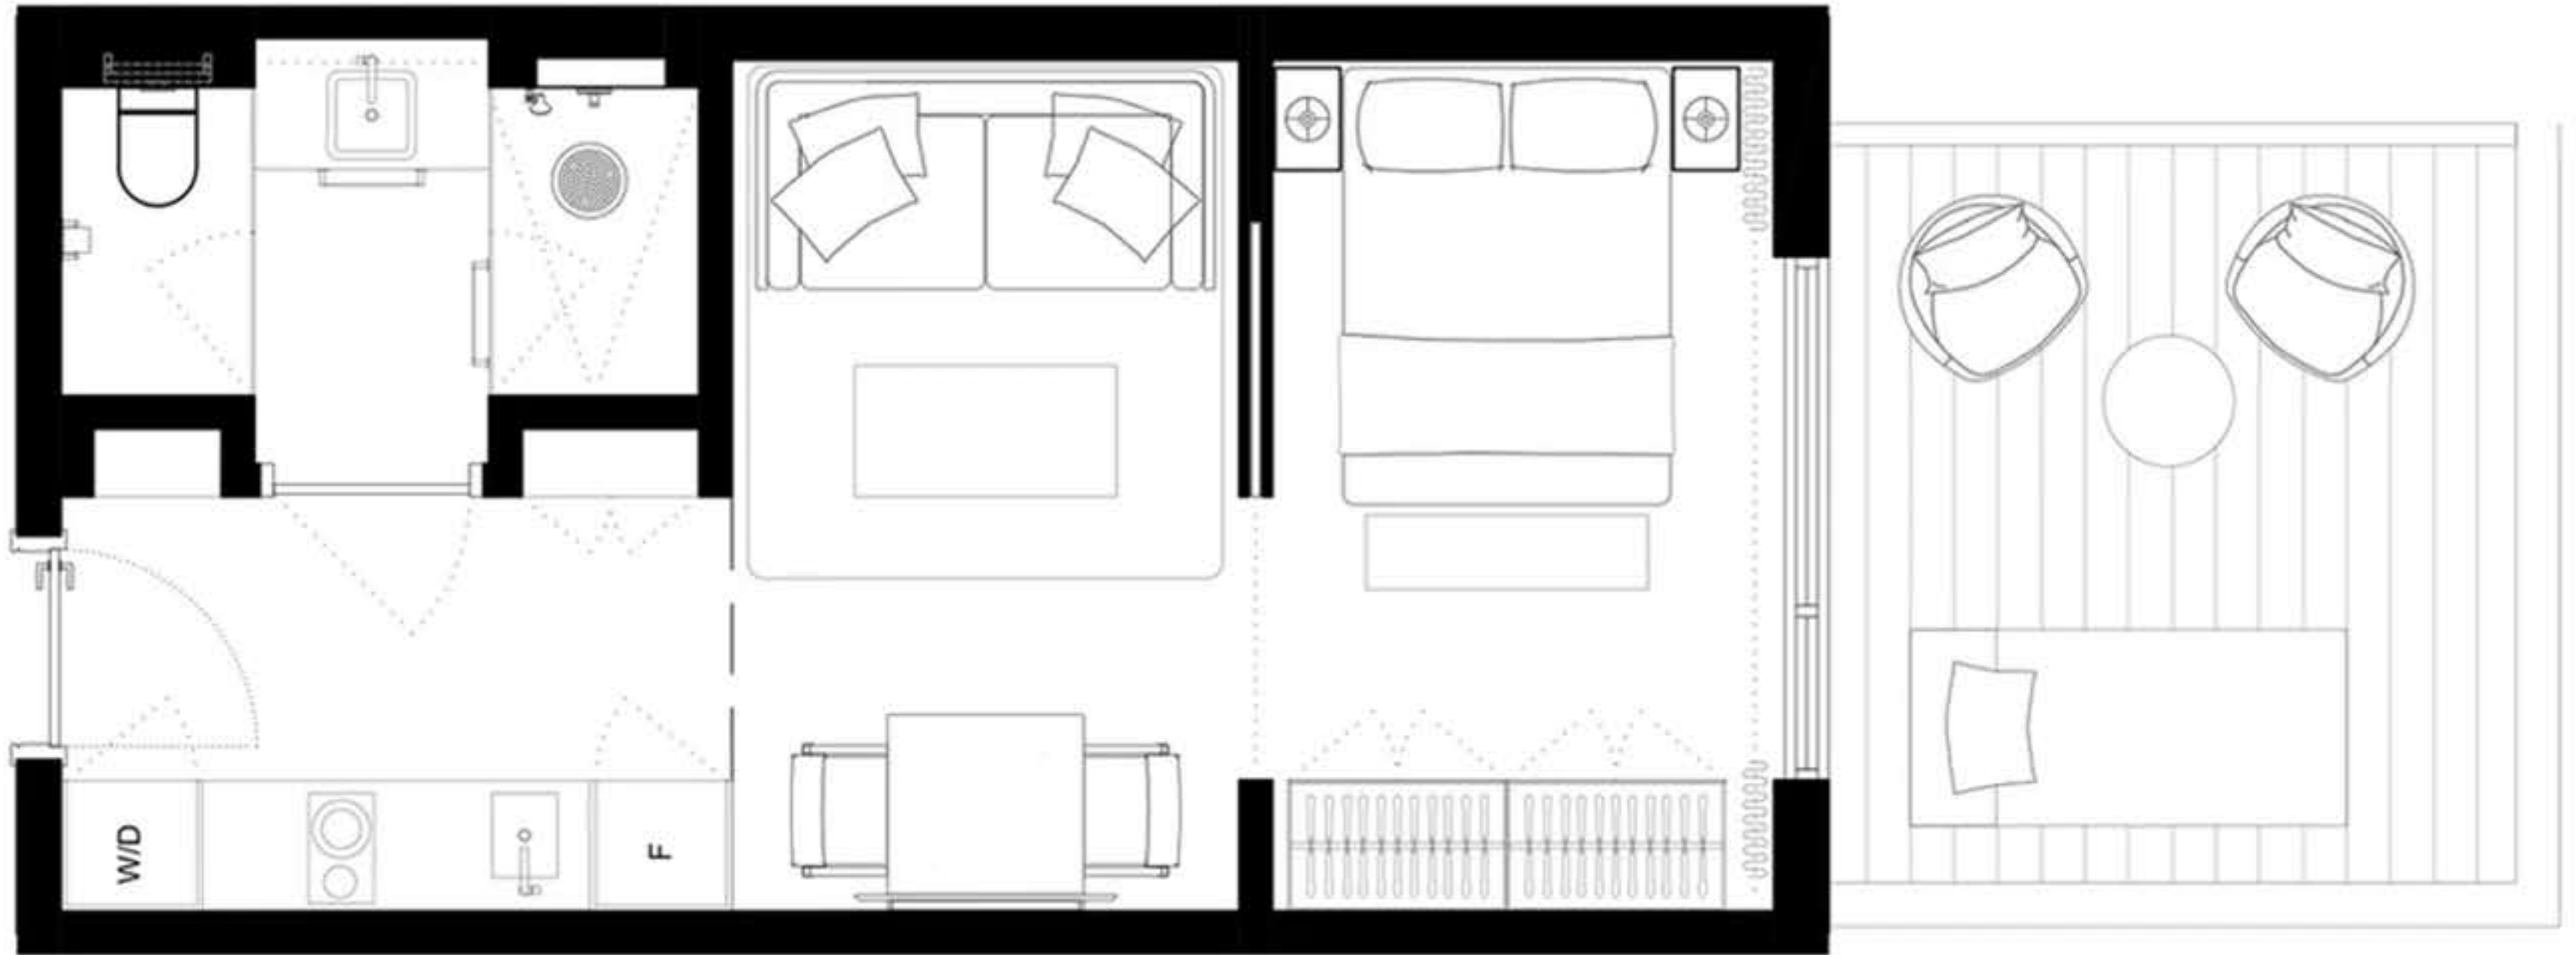

STUDIO

EDGEWATER MIAMI  
**VIDA**<sup>®</sup>  
RESIDENCES

RESIDENCE B (H)

INTERIOR  
TERRACE  
TOTAL

387 Sq Ft / 36 M<sup>2</sup>  
137 Sq Ft / 13 M<sup>2</sup>  
524 Sq Ft / 49 M<sup>2</sup>